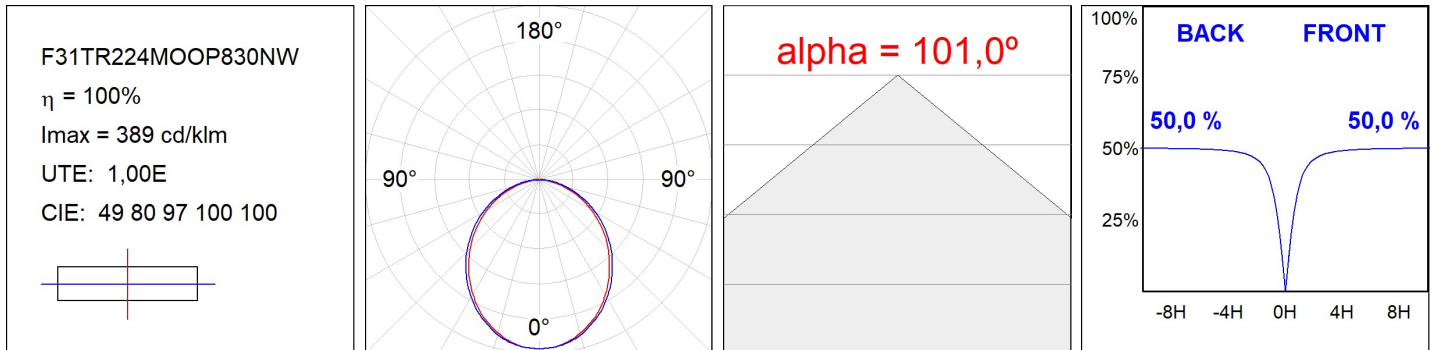

PHOTOMETRIC DATA :