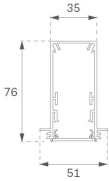

F31TR224MOOP830NW

- FIL35 TRIM 2240 5920 WW OPAL WH.

Description:

Finish: Matte white RAL 9010

TECHNICAL SPECIFICATIONS:

Light output:	3.416 lm	°K :	3000
Plum:	36W	CRI :	80
Efficacy:	94,9 lm/w	MacAdam:	3
Type:	MID POWER LED	Power Supply:	220-240V 50/60Hz
LED Lifetime:	70.000 L80 B10 (Ta=25°C)	Gear:	Electronic
Power:	32W		

Light output tolerance +/- 10%

PHOTOMETRIC DATA :

ACCESORIES :

Assembly

Product code:

F3COX/MMB

Description:

FIL 35 ACC. COVER X/MM BK.

Product code:

F3COX/MMG

Description:

FIL 35 ACC. COVER X/MM GR.

Product code:

F3COX/MMW

Description:

FIL 35 ACC. COVER X/MM WH.