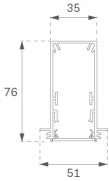

F31TR168MOOP840NW

- FIL35 TRIM 1680 4440 NW OPAL WH.

Description:

Finish: Matte white RAL 9010

TECHNICAL SPECIFICATIONS:

Light output:	2.658 lm	°K :	4000
Plum:	25,2W	CRI :	80
Efficacy:	105,5 lm/w	MacAdam:	3
Type:	MID POWER LED	Power Supply:	220-240V 50/60Hz
LED Lifetime:	70.000 L80 B10 (Ta=25°C)	Gear:	Electronic
Power:	22W		

Light output tolerance +/- 10%

PHOTOMETRIC DATA :

ACCESORIES :

Assembly

Product code:

F3COX/MMB

Description:

FIL 35 ACC. COVER X/MM BK.

Product code:

F3COX/MMG

Description:

FIL 35 ACC. COVER X/MM GR.

Product code:

F3COX/MMW

Description:

FIL 35 ACC. COVER X/MM WH.