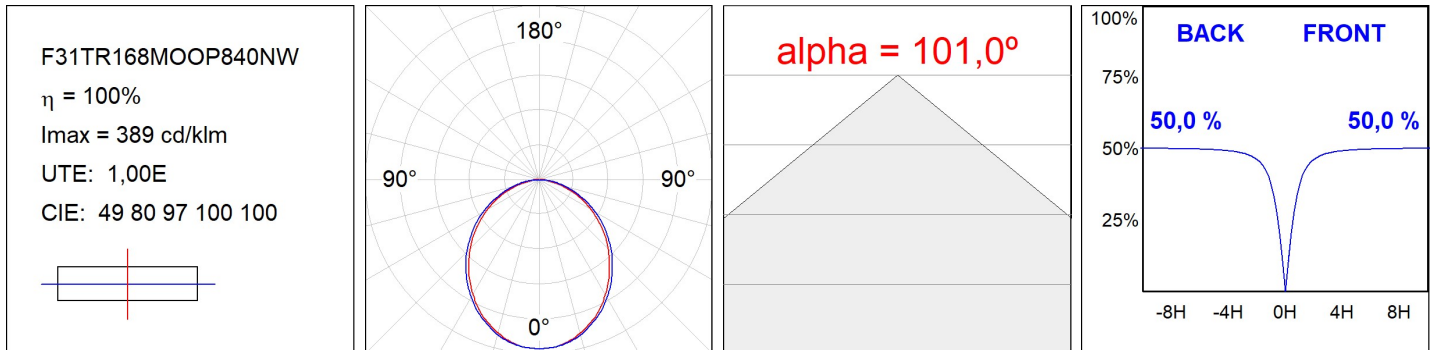

PHOTOMETRIC DATA :