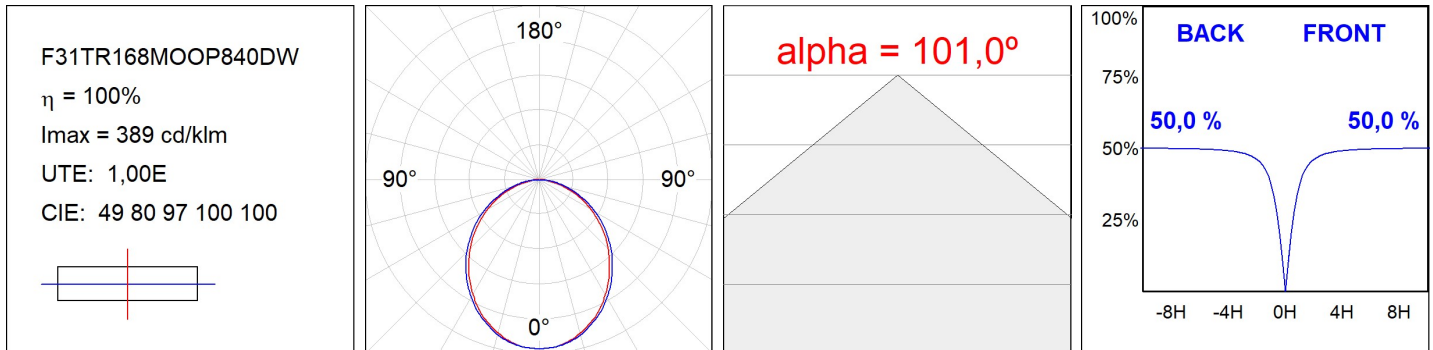

PHOTOMETRIC DATA :