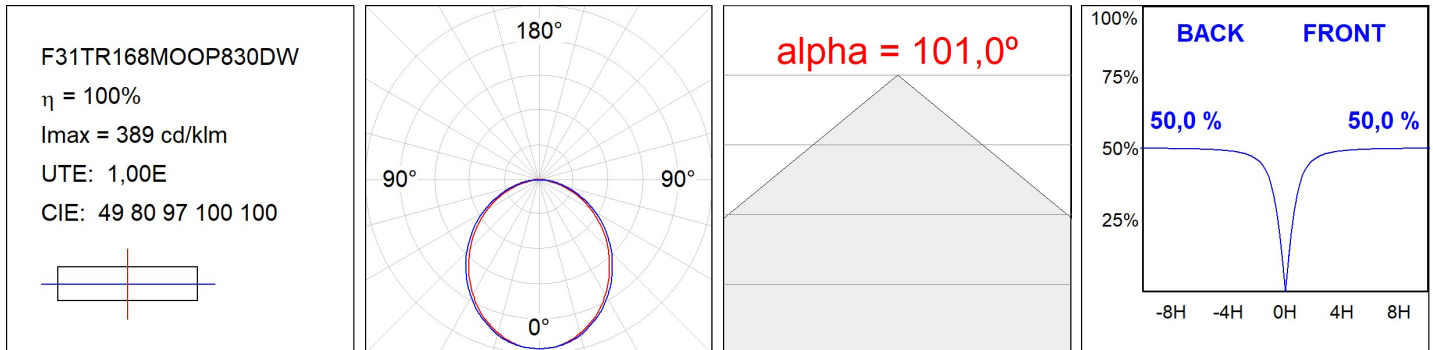

PHOTOMETRIC DATA :