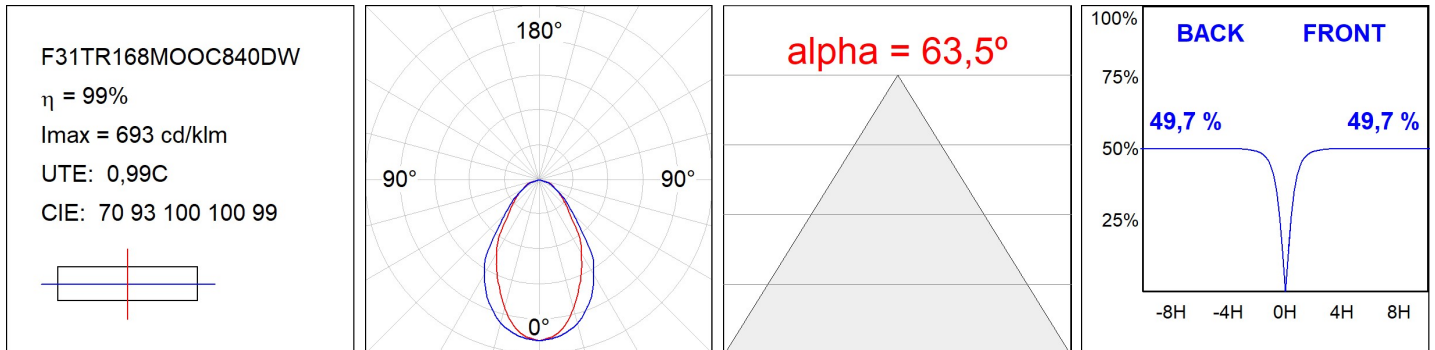

PHOTOMETRIC DATA :