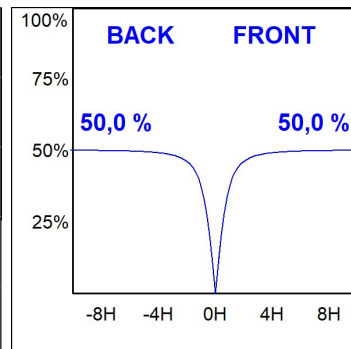

F31TR140MOOP840NW

- FIL35 TRIM 1400 3700 NW OPAL WH.

Description:

Finish: Matte white RAL 9010

TECHNICAL SPECIFICATIONS:

Light output:	2.215 lm	°K :	4000
Plum:	21,2W	CRI :	80
Efficacy:	104,5 lm/w	MacAdam:	3
Type:	MID POWER LED	Power Supply:	220-240V 50/60Hz
LED Lifetime:	70.000 L80 B10 (Ta=25°C)	Gear:	Electronic
Power:	19W		

Light output tolerance +/- 10%

PHOTOMETRIC DATA :

F31TR140MOOP840NW
 $\eta = 100\%$
 $I_{max} = 389 \text{ cd/klm}$
UTE: 1,00E
CIE: 49 80 97 100 100

ACCESORIES :

Assembly

Product code:

F3COX/MMB

Description: