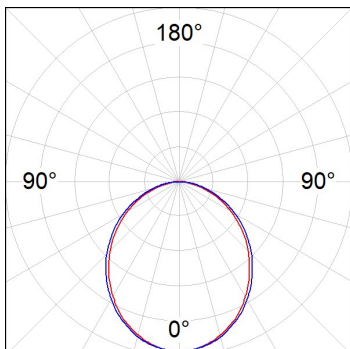

PHOTOMETRIC DATA :

F31TR140MOOP840NW
 $\eta = 100\%$
 $I_{max} = 389 \text{ cd/klm}$
UTE: 1,00E
CIE: 49 80 97 100 100