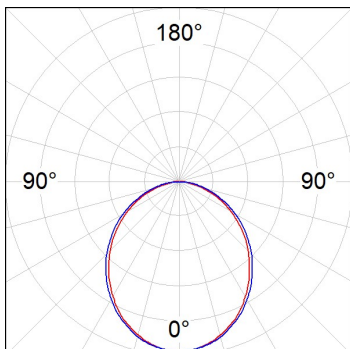

PHOTOMETRIC DATA :

F31TR140MOOP840DW
 $\eta = 100\%$
 $I_{max} = 389 \text{ cd/klm}$
UTE: 1,00E
CIE: 49 80 97 100 100