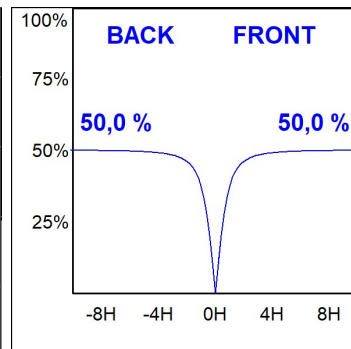

F31TR140MOOP840DW

- FIL35 TRIM 1400 3700 NW OPAL DALI WH.

Description:

Finish: Matte white RAL 9010

TECHNICAL SPECIFICATIONS:

Light output:	2.215 lm	°K :	4000
Plum:	21,2W	CRI :	80
Efficacy:	104,5 lm/w	MacAdam:	3
Type:	MID POWER LED	Power Supply:	220-240V 50/60Hz
LED Lifetime:	70.000 L80 B10 (Ta=25°C)	Gear:	Adjustable DALI
Power:	19W		

Light output tolerance +/- 10%

PHOTOMETRIC DATA :

F31TR140MOOP840DW
 $\eta = 100\%$
 $I_{max} = 389 \text{ cd/klm}$
UTE: 1,00E
CIE: 49 80 97 100 100

ACCESORIES :

Assembly

Product code:

F3COX/MMB

Description: