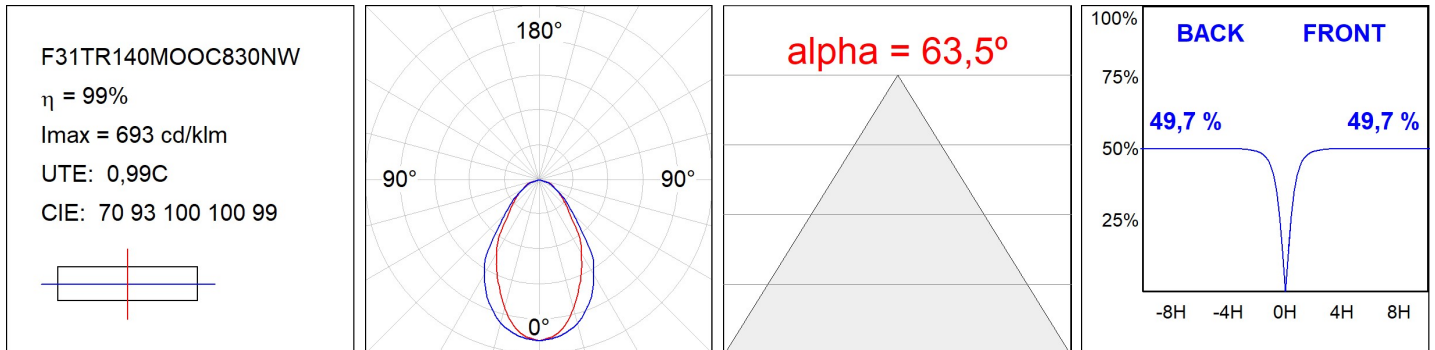

PHOTOMETRIC DATA :