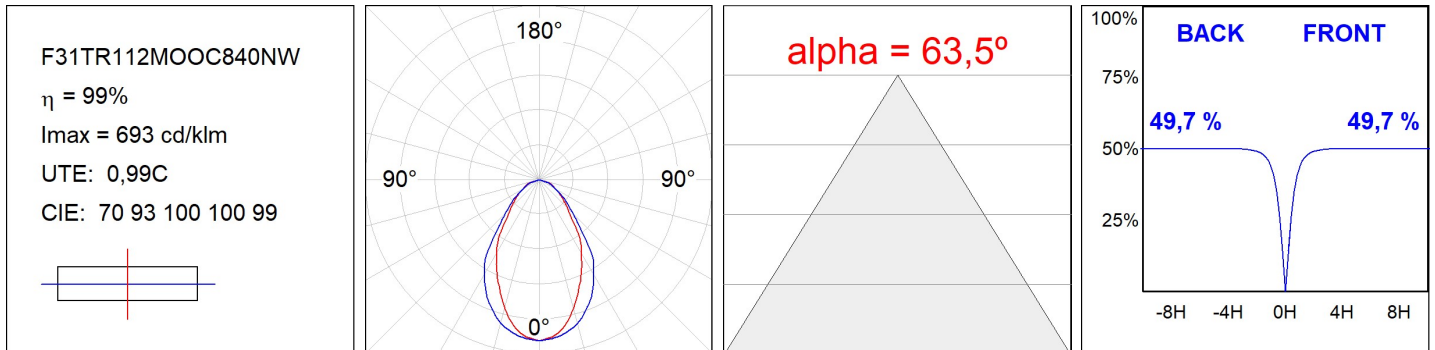

PHOTOMETRIC DATA :