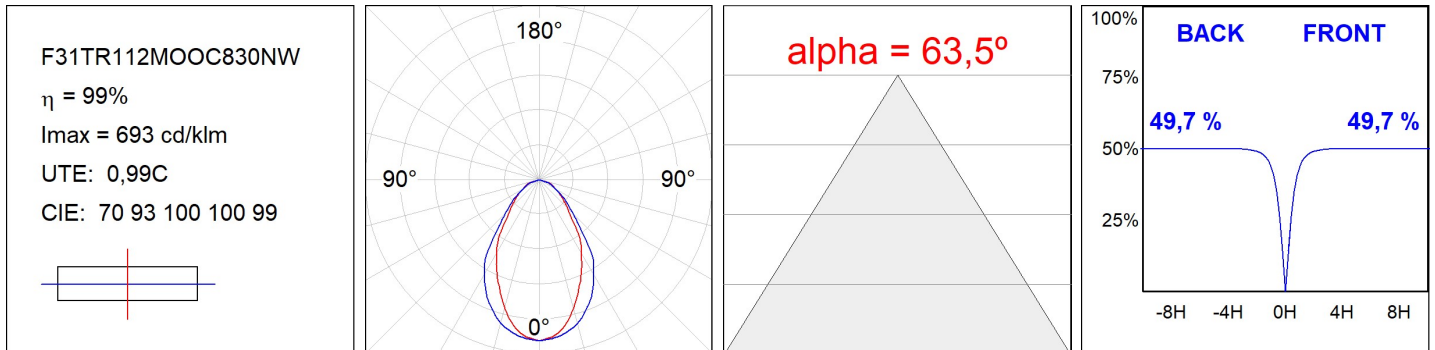

PHOTOMETRIC DATA :