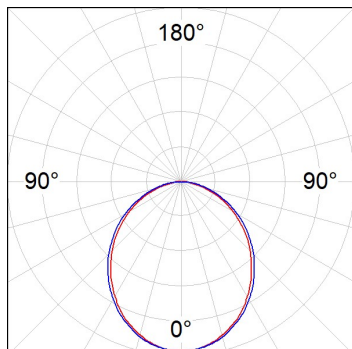

F31TR084MOOP840DW

- FIL35 TRIM 840 2220 NW OPAL DALI WH.

Description:**Finish:** Matte white RAL 9010**TECHNICAL SPECIFICATIONS:**

Light output:	1.329 lm	°K :	4000
Plum:	13,5W	CRI :	80
Efficacy:	98,4 lm/w	MacAdam:	3
Type:	MID POWER LED	Power Supply:	220-240V 50/60Hz
LED Lifetime:	70.000 L80 B10 (Ta=25°C)	Gear:	Adjustable DALI
Power:	12W		

Light output tolerance +/- 10%

PHOTOMETRIC DATA :

F31TR084MOOP840DW
 $\eta = 100\%$
 $I_{max} = 389 \text{ cd/klm}$
UTE: 1,00E
CIE: 49 80 97 100 100

ACCESORIES :

Assembly

Product code:

F3COX/MMB

Description: