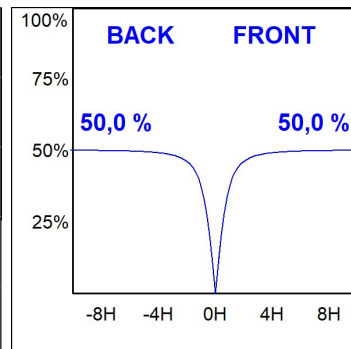

F31TR084MOOP840DW

- FIL35 TRIM 840 2220 NW OPAL DALI WH.

Description:**Finish:** Matte white RAL 9010**TECHNICAL SPECIFICATIONS:**

Light output:	1.329 lm	°K :	4000
Plum:	13,5W	CRI :	80
Efficacy:	98,4 lm/w	MacAdam:	3
Type:	MID POWER LED	Power Supply:	220-240V 50/60Hz
LED Lifetime:	70.000 L80 B10 (Ta=25°C)	Gear:	Adjustable DALI
Power:	12W		

Light output tolerance +/- 10%

PHOTOMETRIC DATA :

F31TR084MOOP840DW
 $\eta = 100\%$
 $I_{max} = 389 \text{ cd/klm}$
UTE: 1,00E
CIE: 49 80 97 100 100

ACCESORIES :

Assembly

Product code:

F3COX/MMB

Description: