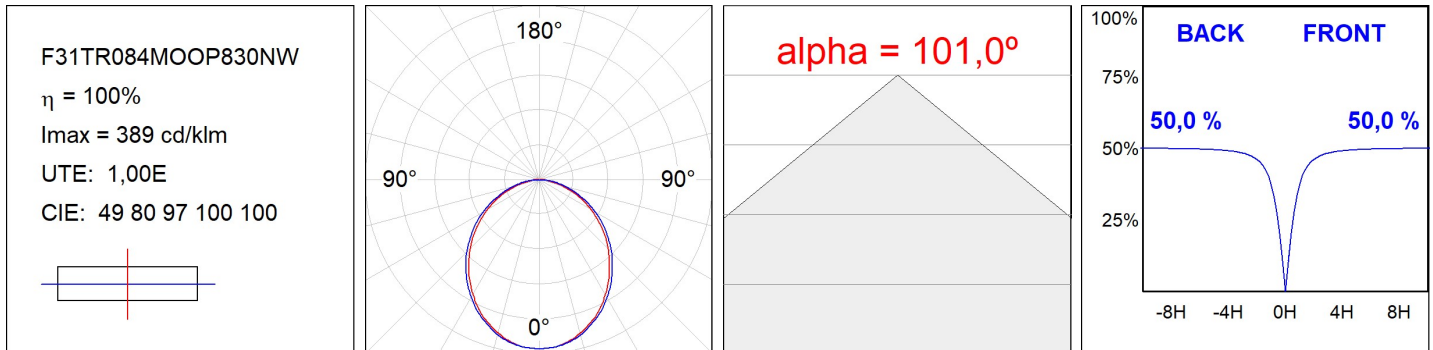

PHOTOMETRIC DATA :