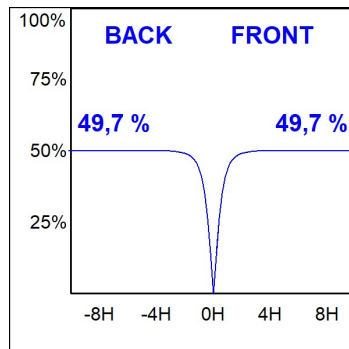

F31TR084MOOC840NW

- FIL35 TRIM 840 2220 NW OP COMF WH.

Description:

Finish: Matte white RAL 9010

TECHNICAL SPECIFICATIONS:

Light output:	1.223 lm	°K :	4000
Plum:	13,5W	CRI :	80
Efficacy:	90,6 lm/w	MacAdam:	3
UGR:	<19	Power Supply:	220-240V 50/60Hz
Type:	MID POWER LED	Gear:	Electronic
LED Lifetime:	70.000 L80 B10 (Ta=25°C)		
Power:	12W		

Light output tolerance +/- 10%

PHOTOMETRIC DATA :

F31TR084MOOC840NW
 $\eta = 99\%$
 $I_{max} = 693 \text{ cd/klm}$
UTE: 0,99C
CIE: 70 93 100 100 99

ACCESORIES :

Assembly

Product code:

F3COX/MMB

Description: