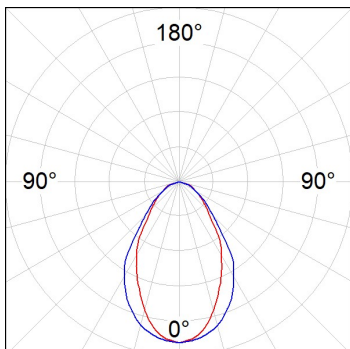

F31TR084MOOC840NW

- FIL35 TRIM 840 2220 NW OP COMF WH.

Description:

Finish: Matte white RAL 9010

TECHNICAL SPECIFICATIONS:

Light output:	1.223 lm	°K :	4000
Plum:	13,5W	CRI :	80
Efficacy:	90,6 lm/w	MacAdam:	3
UGR:	<19	Power Supply:	220-240V 50/60Hz
Type:	MID POWER LED	Gear:	Electronic
LED Lifetime:	70.000 L80 B10 (Ta=25°C)		
Power:	12W		

Light output tolerance +/- 10%

PHOTOMETRIC DATA :

F31TR084MOOC840NW
 $\eta = 99\%$
 $I_{max} = 693 \text{ cd/klm}$
UTE: 0,99C
CIE: 70 93 100 100 99

ACCESORIES :

Assembly

Product code:

F3COX/MMB

Description: