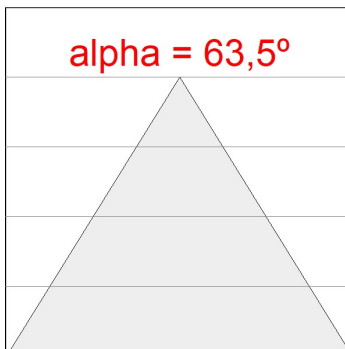

PHOTOMETRIC DATA :

F31TR084MOOC840NW
 $\eta = 99\%$
 $I_{max} = 693 \text{ cd/klm}$
UTE: 0,99C
CIE: 70 93 100 100 99