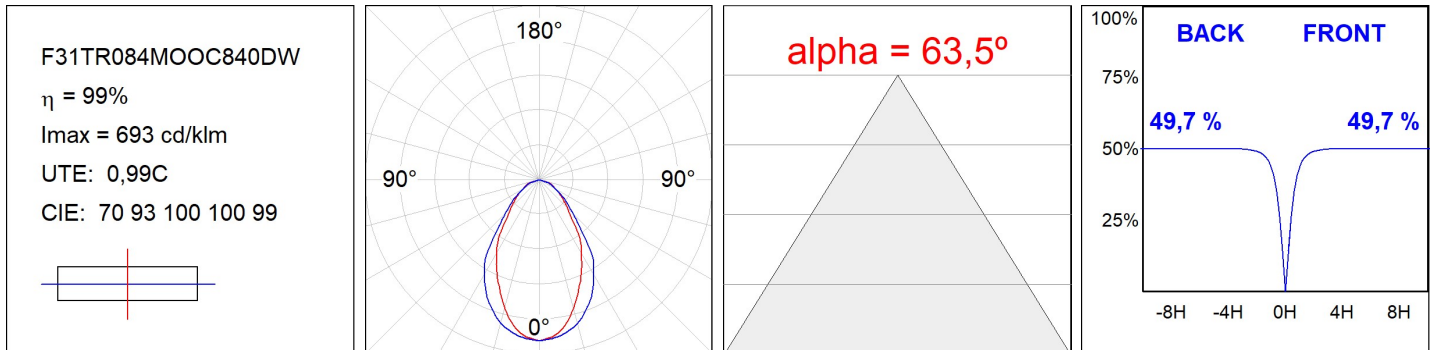

PHOTOMETRIC DATA :