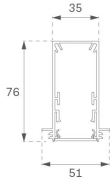

F31TR084MOOC840DW

- FIL35 TRIM 840 2220 NW OP COMF DALI WH.

Description:

Finish: Matte white RAL 9010

TECHNICAL SPECIFICATIONS:

Light output:	1.223 lm	°K :	4000
Plum:	13,5W	CRI :	80
Efficacy:	90,6 lm/w	MacAdam:	3
UGR:	<19	Power Supply:	220-240V 50/60Hz
Type:	MID POWER LED	Gear:	Adjustable DALI
LED Lifetime:	70.000 L80 B10 (Ta=25°C)		
Power:	12W		

Light output tolerance +/- 10%

PHOTOMETRIC DATA :

ACCESORIES :

Assembly

Product code:

F3COX/MMB

Description:

FIL 35 ACC. COVER X/MM BK.

Product code:

F3COX/MMG

Description:

FIL 35 ACC. COVER X/MM GR.

Product code:

F3COX/MMW

Description:

FIL 35 ACC. COVER X/MM WH.