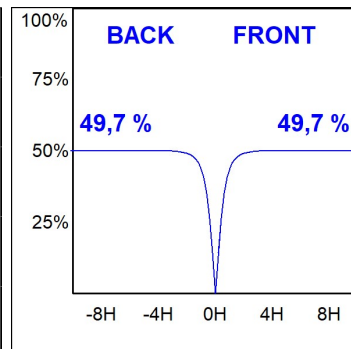

F31TR084MOOC830NW

- FIL35 TRIM 840 2220 WW OP COMF WH.

Description:

Finish: Matte white RAL 9010

TECHNICAL SPECIFICATIONS:

Light output:	1.179 lm	°K :	3000
Plum:	13,5W	CRI :	80
Efficacy:	87,3 lm/w	MacAdam:	3
UGR:	<19	Power Supply:	220-240V 50/60Hz
Type:	MID POWER LED	Gear:	Electronic
LED Lifetime:	70.000 L80 B10 (Ta=25°C)		
Power:	12W		

Light output tolerance +/- 10%

PHOTOMETRIC DATA :

F31TR084MOOC830NW
 $\eta = 99\%$
 $I_{max} = 693 \text{ cd/klm}$
UTE: 0,99C
CIE: 70 93 100 100 99

ACCESORIES :

Assembly

Product code:

F3COX/MMB

Description: