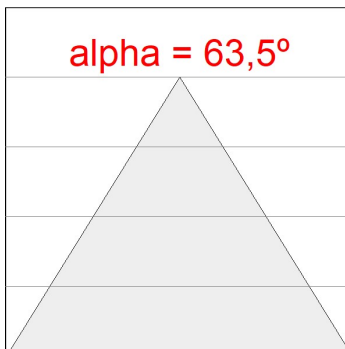

PHOTOMETRIC DATA :

F31TR084MOOC830NW
 $\eta = 99\%$
 $I_{max} = 693 \text{ cd/klm}$
UTE: 0,99C
CIE: 70 93 100 100 99