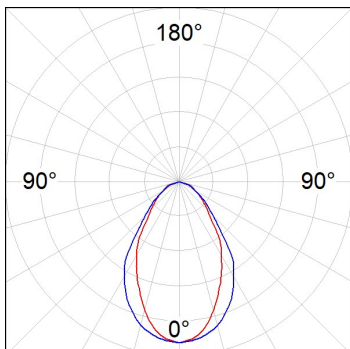

F31TR084MOOC830NW

- FIL35 TRIM 840 2220 WW OP COMF WH.

Description:

Finish: Matte white RAL 9010

TECHNICAL SPECIFICATIONS:

Light output:	1.179 lm	°K :	3000
Plum:	13,5W	CRI :	80
Efficacy:	87,3 lm/w	MacAdam:	3
UGR:	<19	Power Supply:	220-240V 50/60Hz
Type:	MID POWER LED	Gear:	Electronic
LED Lifetime:	70.000 L80 B10 (Ta=25°C)		
Power:	12W		

Light output tolerance +/- 10%

PHOTOMETRIC DATA :

F31TR084MOOC830NW
 $\eta = 99\%$
 $I_{max} = 693 \text{ cd/klm}$
UTE: 0,99C
CIE: 70 93 100 100 99

ACCESORIES :

Assembly

Product code:

F3COX/MMB

Description: