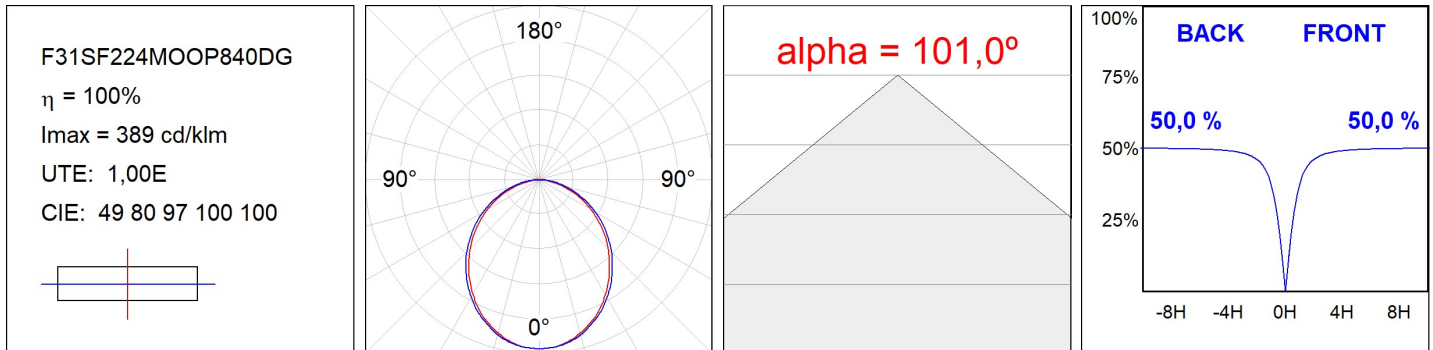

PHOTOMETRIC DATA :