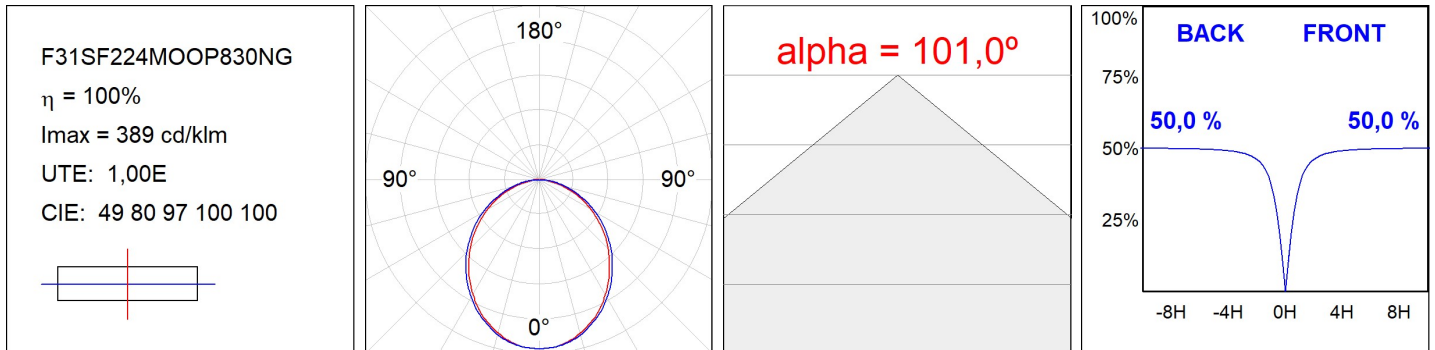

PHOTOMETRIC DATA :