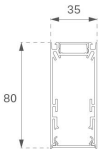

F31SF196MOOP840NW

- FIL35 SUR 1960 5180 NW OPAL WH.

Description:

Finish: Matte white RAL 9010

Installation: Surface

TECHNICAL SPECIFICATIONS:

Light output:	3.101 lm	°K :	4000
Plum:	28W	CRI :	80
Efficacy:	110,8 lm/w	MacAdam:	3
Type:	MID POWER LED	Power Supply:	220-240V 50/60Hz
LED Lifetime:	70.000 L80 B10 (Ta=25°C)	Gear:	Electronic
Power:	25W		

Light output tolerance +/- 10%