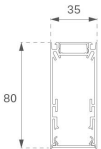

F31SF168MOOP840DG

- FIL35 SUR 1680 4440 NW OPAL DALI GR.

Description:

Finish: Gloss grey

Installation: Surface

TECHNICAL SPECIFICATIONS:

Light output:	2.658 lm	°K :	4000
Plum:	25,2W	CRI :	80
Efficacy:	105,5 lm/w	MacAdam:	3
Type:	MID POWER LED	Power Supply:	220-240V 50/60Hz
LED Lifetime:	70.000 L80 B10 (Ta=25°C)	Gear:	Adjustable DALI
Power:	22W		

Light output tolerance +/- 10%

PHOTOMETRIC DATA :

ACCESORIES :

Assembly

Product code:

F3COX/MMB

Description:

FIL 35 ACC. COVER X/MM BK.