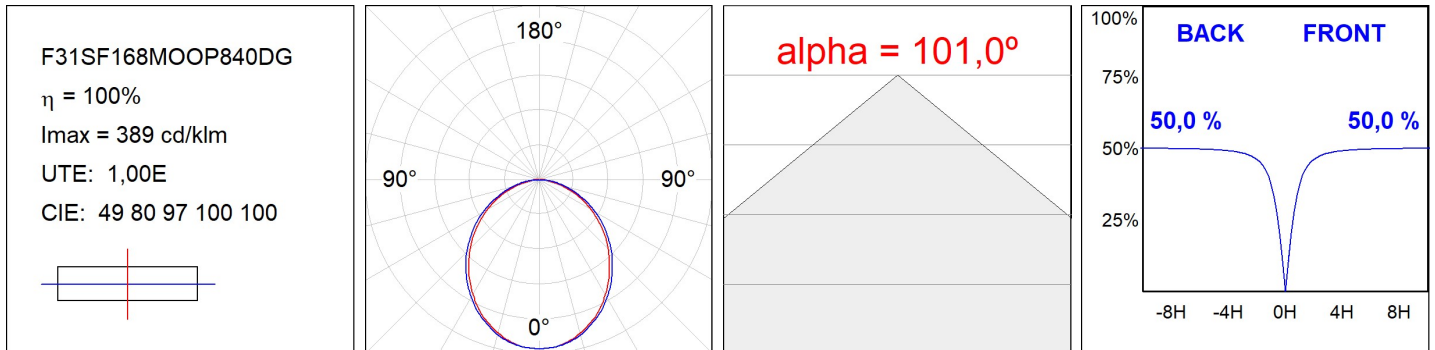

PHOTOMETRIC DATA :