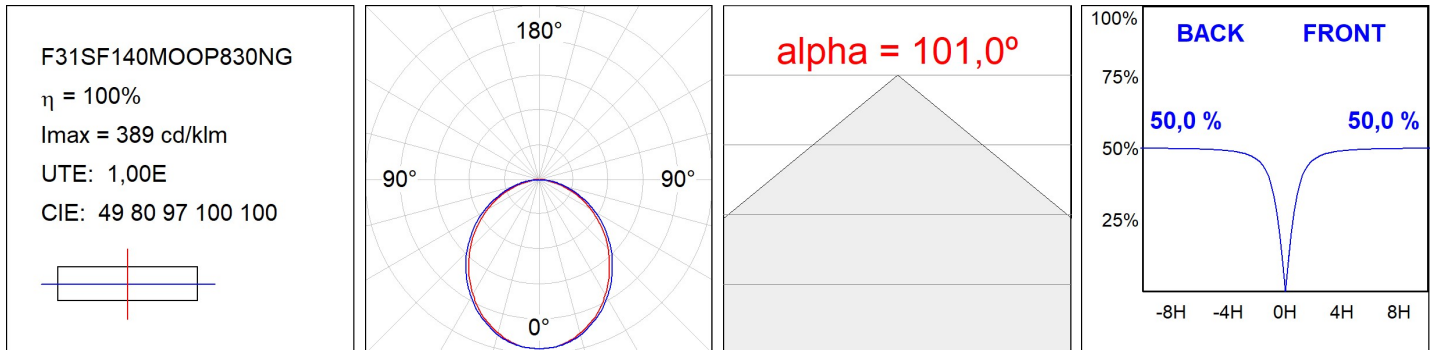

PHOTOMETRIC DATA :