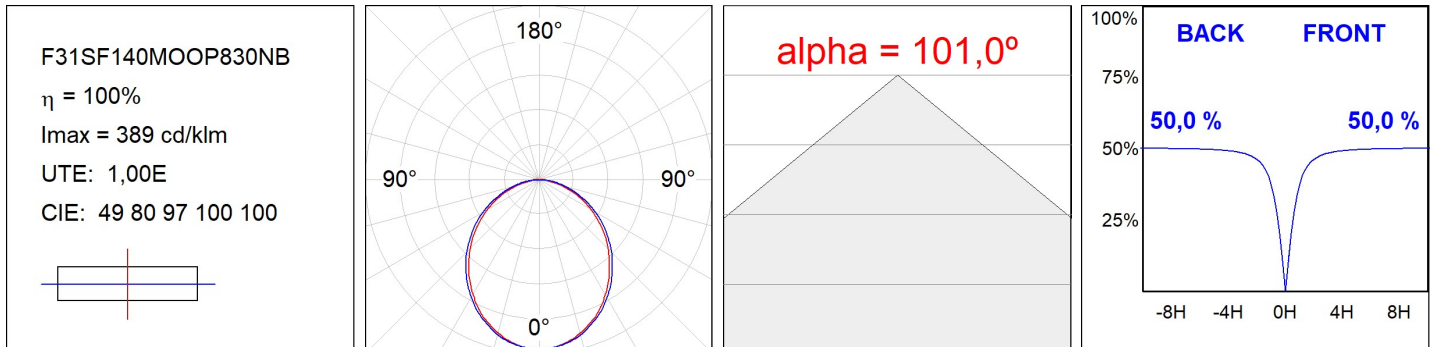

PHOTOMETRIC DATA :