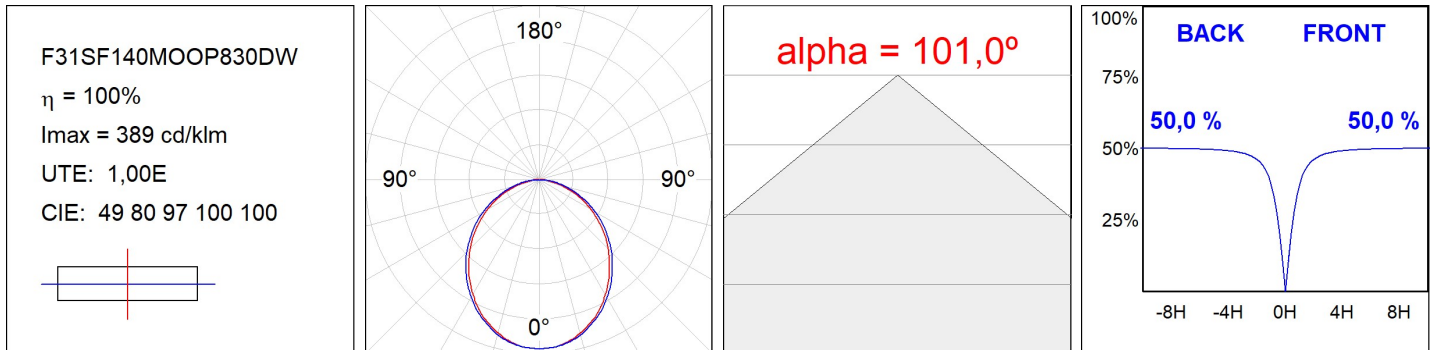

PHOTOMETRIC DATA :