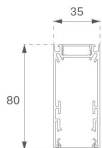

F31SF140MOOP830DW

- FIL35 SUR 1400 3700 WW OPAL DALI WH.

Description:

Finish: Matte white RAL 9010

Installation: Surface

TECHNICAL SPECIFICATIONS:

Light output:	2.135 lm	°K :	3000
Plum:	21,2W	CRI :	80
Efficacy:	100,7 lm/w	MacAdam:	3
Type:	MID POWER LED	Power Supply:	220-240V 50/60Hz
LED Lifetime:	70.000 L80 B10 (Ta=25°C)	Gear:	Adjustable DALI
Power:	19W		

Light output tolerance +/- 10%

PHOTOMETRIC DATA :

ACCESORIES :

Assembly

Product code:
F3COX/MMB

Description:
FIL 35 ACC. COVER X/MM BK.

Product code:
F3COX/MMG

Description:
FIL 35 ACC. COVER X/MM GR.

Product code:
F3COX/MMW

Description:
FIL 35 ACC. COVER X/MM WH.

Product code:
F3FX50B

Description:
ACC. WALL BRACKET FIL45 50MM BK.

Product code:
F3FX50G

Description:
ACC. WALL BRACKET FIL35 50MM GR.

Product code:
F3FX50W