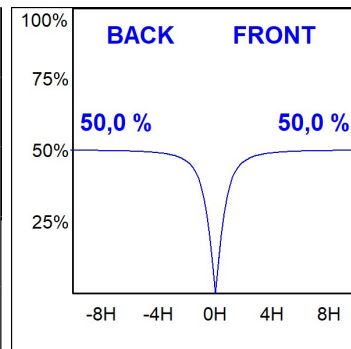

F31SF140MOOP830DG

- FIL35 SUR 1400 3700 WW OPAL DALI GR.

Description:

Finish: Gloss grey

Installation: Surface

TECHNICAL SPECIFICATIONS:

Light output:	2.135 lm	°K :	3000
Plum:	21,2W	CRI :	80
Efficacy:	100,7 lm/w	MacAdam:	3
Type:	MID POWER LED	Power Supply:	220-240V 50/60Hz
LED Lifetime:	70.000 L80 B10 (Ta=25°C)	Gear:	Adjustable DALI
Power:	19W		

Light output tolerance +/- 10%

PHOTOMETRIC DATA :

F31SF140MOOP830DG
 $\eta = 100\%$
 $I_{max} = 389 \text{ cd/klm}$
UTE: 1,00E
CIE: 49 80 97 100 100

ACCESORIES :

Assembly

Product code:

F3COX/MMB

Description: