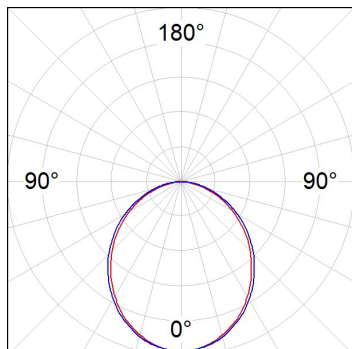

PHOTOMETRIC DATA :

F31SF140MOOP830DG
 $\eta = 100\%$
 $I_{max} = 389 \text{ cd/klm}$
UTE: 1,00E
CIE: 49 80 97 100 100