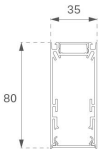

F31SF140MOOP830DG

- FIL35 SUR 1400 3700 WW OPAL DALI GR.

Description:

Finish: Gloss grey

Installation: Surface

TECHNICAL SPECIFICATIONS:

Light output:	2.135 lm	°K :	3000
Plum:	21,2W	CRI :	80
Efficacy:	100,7 lm/w	MacAdam:	3
Type:	MID POWER LED	Power Supply:	220-240V 50/60Hz
LED Lifetime:	70.000 L80 B10 (Ta=25°C)	Gear:	Adjustable DALI
Power:	19W		

Light output tolerance +/- 10%