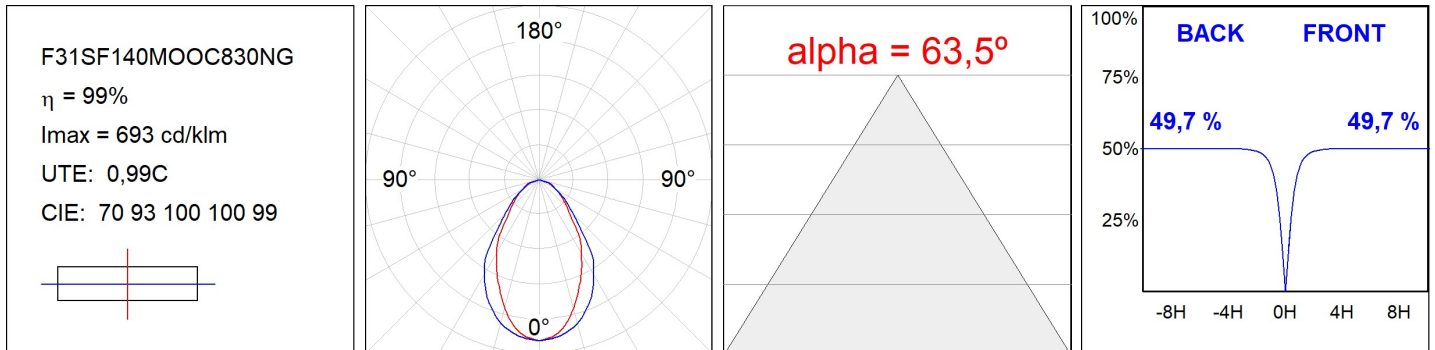

PHOTOMETRIC DATA :