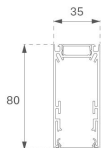

F31SF140MOOC830DG

- FIL35 SUR 1400 3700 WW OP COMF DALI GR.

Description:**Finish:** Gloss grey**Installation:** Surface**TECHNICAL SPECIFICATIONS:**

Light output:	1.964 lm	°K :	3000
Plum:	21,2W	CRI :	80
Efficacy:	92,7 lm/w	MacAdam:	3
UGR:	<19	Power Supply:	220-240V 50/60Hz
Type:	MID POWER LED	Gear:	Adjustable DALI
LED Lifetime:	70.000 L80 B10 (Ta=25°C)		
Power:	19W		