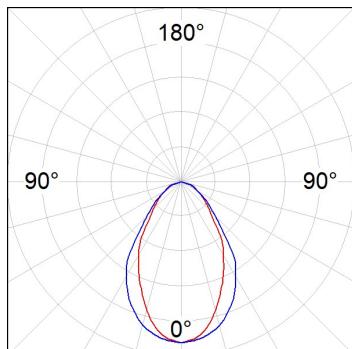

PHOTOMETRIC DATA :

F31SF140MOOC830DG
 $\eta = 99\%$
 $I_{max} = 693 \text{ cd/klm}$
UTE: 0,99C
CIE: 70 93 100 100 99