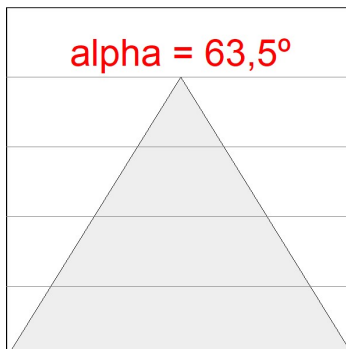

PHOTOMETRIC DATA :

F31SF140MOOC830DG
 $\eta = 99\%$
 $I_{max} = 693 \text{ cd/klm}$
UTE: 0,99C
CIE: 70 93 100 100 99