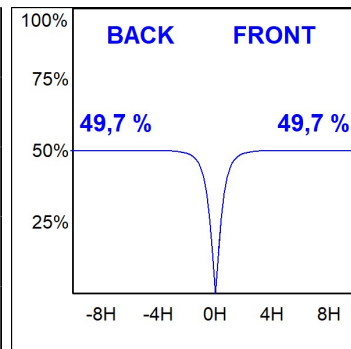

F31SF140MOOC830DG

- FIL35 SUR 1400 3700 WW OP COMF DALI GR.

Description:**Finish:** Gloss grey**Installation:** Surface**TECHNICAL SPECIFICATIONS:**

Light output:	1.964 lm	°K :	3000
Plum:	21,2W	CRI :	80
Efficacy:	92,7 lm/w	MacAdam:	3
UGR:	<19	Power Supply:	220-240V 50/60Hz
Type:	MID POWER LED	Gear:	Adjustable DALI
LED Lifetime:	70.000 L80 B10 (Ta=25°C)		
Power:	19W		

Light output tolerance +/- 10%

PHOTOMETRIC DATA :

F31SF140MOOC830DG
 $\eta = 99\%$
 $I_{max} = 693 \text{ cd/klm}$
UTE: 0,99C
CIE: 70 93 100 100 99

ACCESORIES :

Assembly

Product code:

F3COX/MMB

Description: