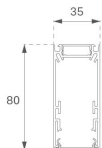

F31SF112MOOP840DW

- FIL35 SUR 1120 2960 NW OPAL DALI WH.

Description:**Finish:** Matte white RAL 9010**Installation:** Surface**TECHNICAL SPECIFICATIONS:**

Light output:	1.772 lm	°K :	4000
Plum:	18W	CRI :	80
Efficacy:	98,4 lm/w	MacAdam:	3
Type:	MID POWER LED	Power Supply:	220-240V 50/60Hz
LED Lifetime:	70.000 L80 B10 (Ta=25°C)	Gear:	Adjustable DALI
Power:	16W		

Light output tolerance +/- 10%

PHOTOMETRIC DATA :

ACCESORIES :

Assembly

Product code:
F3COX/MMB

Description:
FIL 35 ACC. COVER X/MM BK.

Product code:
F3COX/MMG

Description:
FIL 35 ACC. COVER X/MM GR.

Product code:
F3COX/MMW

Description:
FIL 35 ACC. COVER X/MM WH.

Product code:
F3FX50B

Description:
ACC. WALL BRACKET FIL45 50MM BK.

Product code:
F3FX50G

Description:
ACC. WALL BRACKET FIL35 50MM GR.

Product code:
F3FX50W