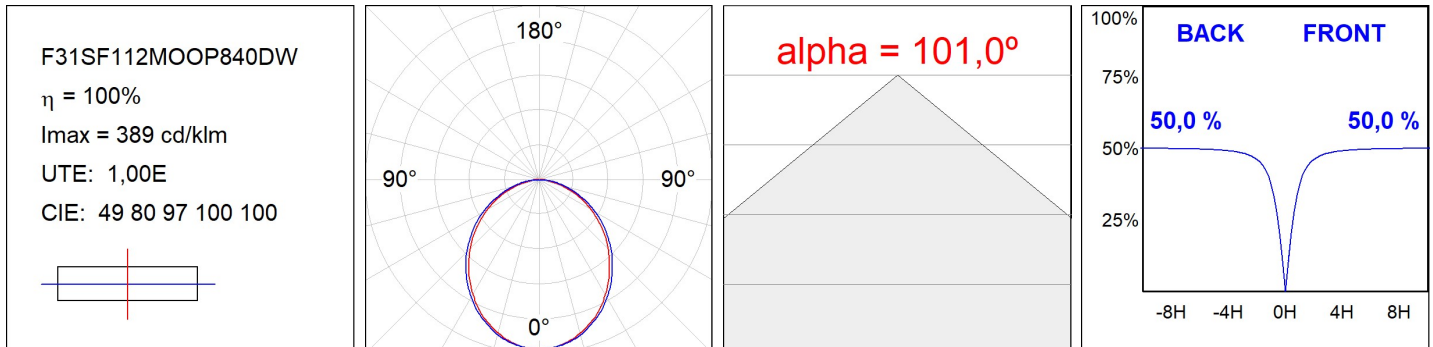

PHOTOMETRIC DATA :