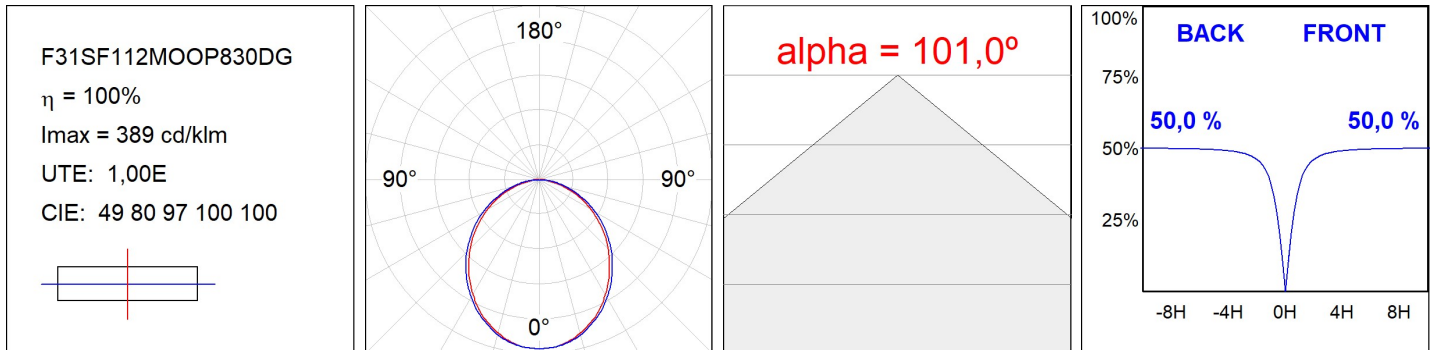

PHOTOMETRIC DATA :