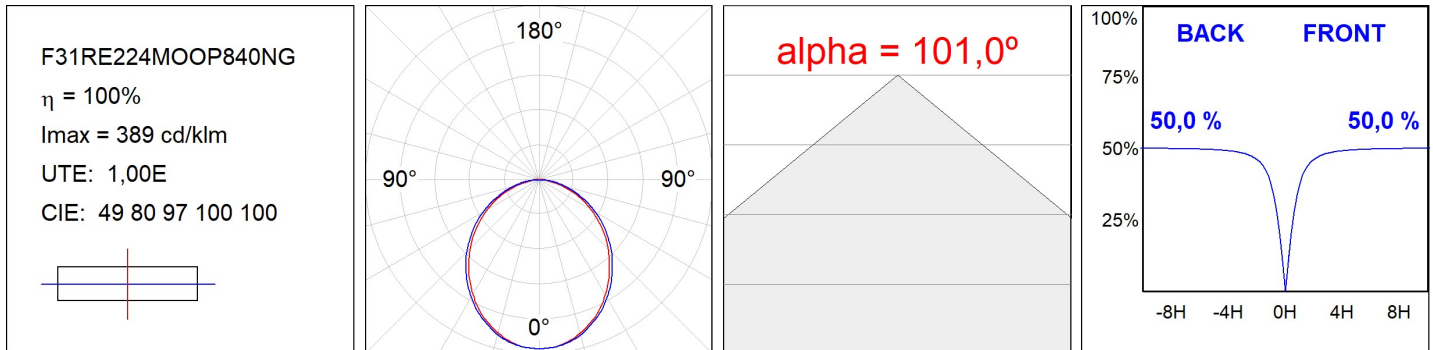

PHOTOMETRIC DATA :