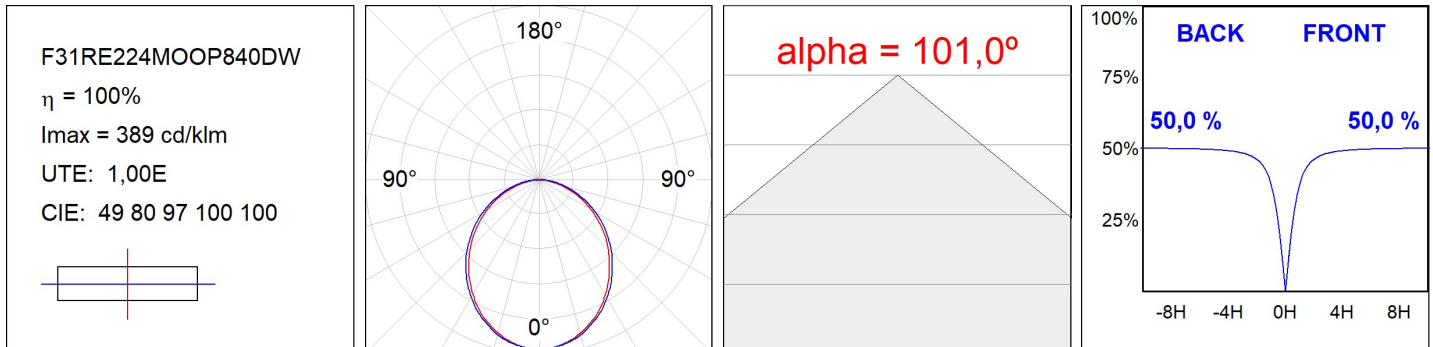

PHOTOMETRIC DATA :