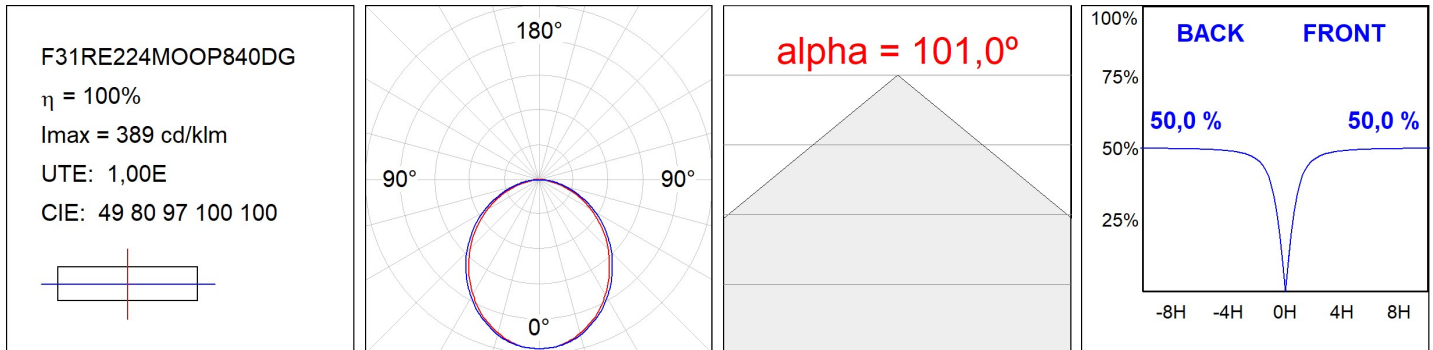

PHOTOMETRIC DATA :