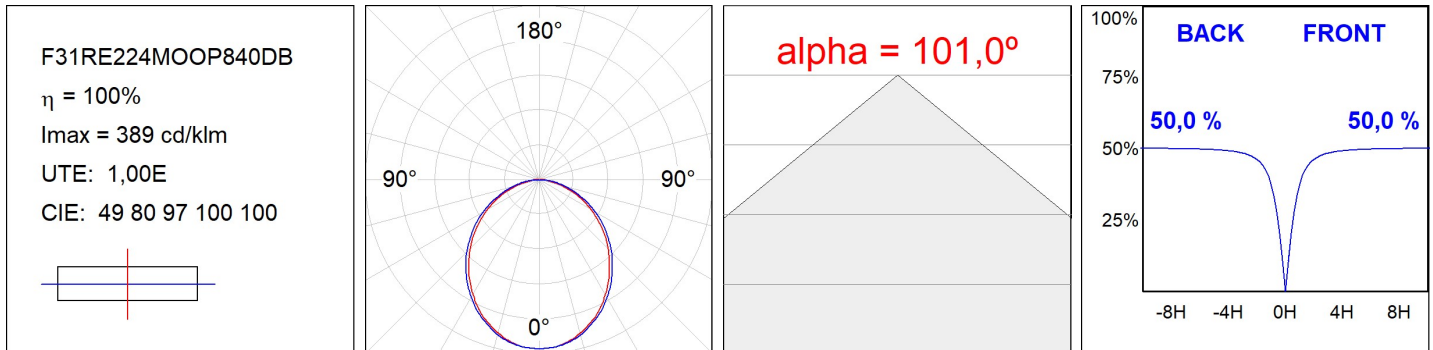

PHOTOMETRIC DATA :