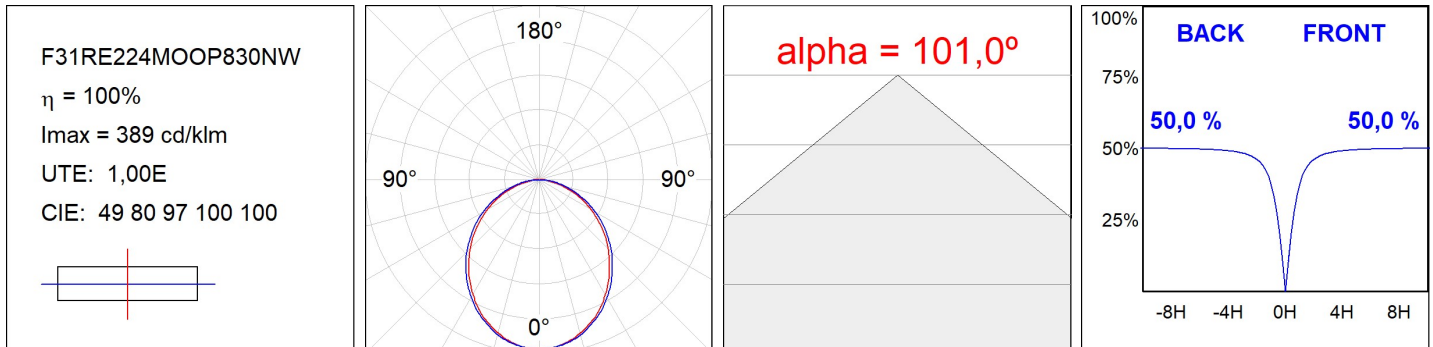

PHOTOMETRIC DATA :