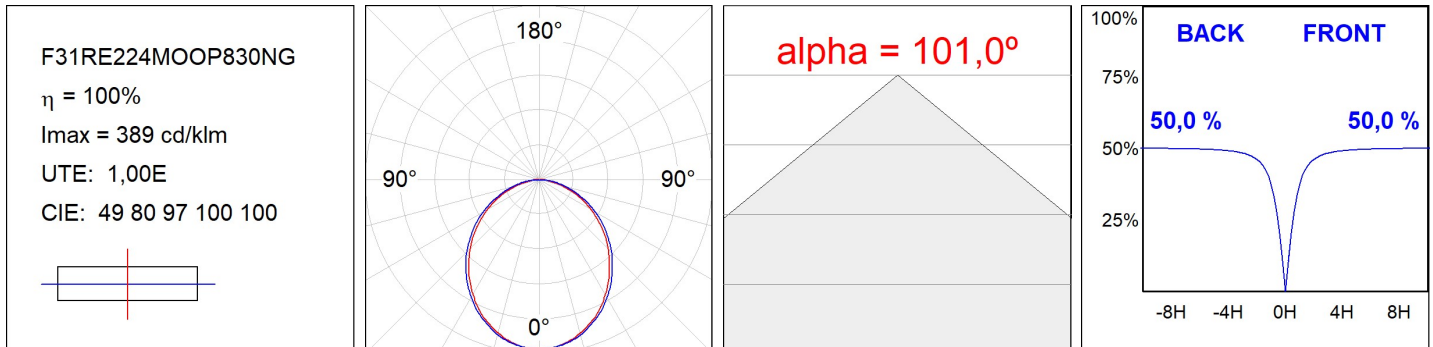

PHOTOMETRIC DATA :