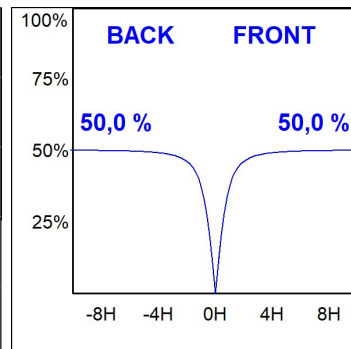

F31RE224MOOP830DW

- FIL35 REC 2240 5920 WW OPAL DALI WH.

Description:

Finish: Matte white RAL 9010

Installation: Recessed

TECHNICAL SPECIFICATIONS:

Light output:	3.416 lm	°K :	3000
Plum:	36W	CRI :	80
Efficacy:	94,9 lm/w	MacAdam:	3
Type:	MID POWER LED	Power Supply:	220-240V 50/60Hz
LED Lifetime:	70.000 L80 B10 (Ta=25°C)	Gear:	Adjustable DALI
Power:	32W		

Light output tolerance +/- 10%

PHOTOMETRIC DATA :

F31RE224MOOP830DW
 $\eta = 100\%$
 $I_{max} = 389 \text{ cd/klm}$
UTE: 1,00E
CIE: 49 80 97 100 100

ACCESORIES :

Assembly

Product code:

F3COX/MMB

Description: