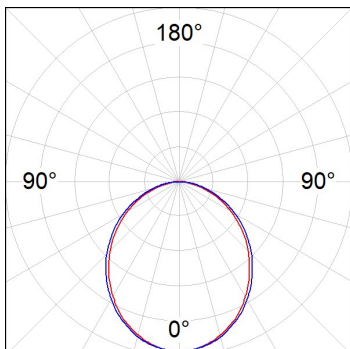

PHOTOMETRIC DATA :

F31RE224MOOP830DW
 $\eta = 100\%$
 $I_{max} = 389 \text{ cd/klm}$
UTE: 1,00E
CIE: 49 80 97 100 100