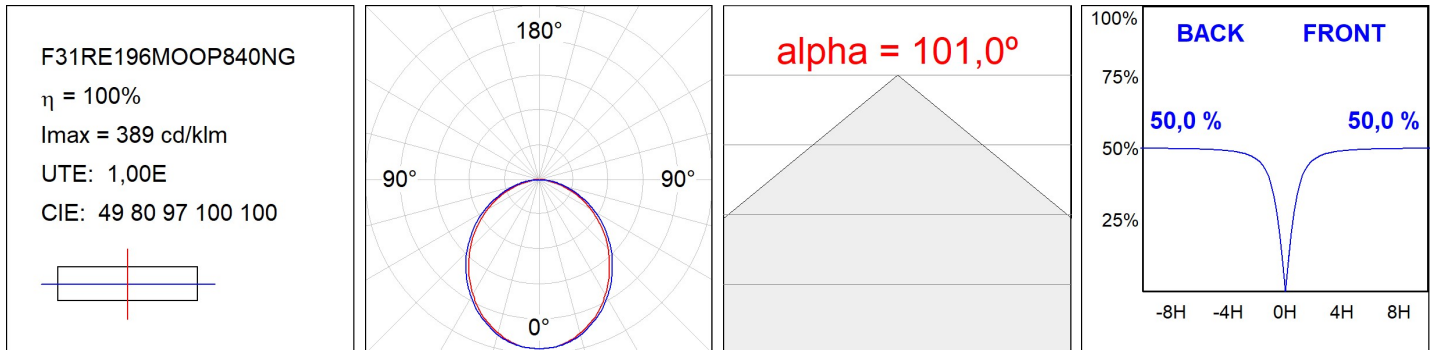

PHOTOMETRIC DATA :