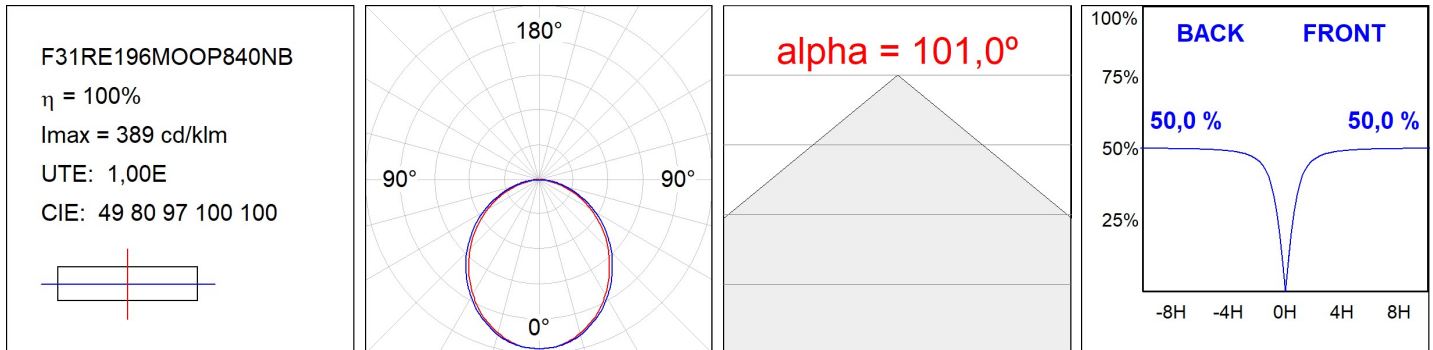

PHOTOMETRIC DATA :