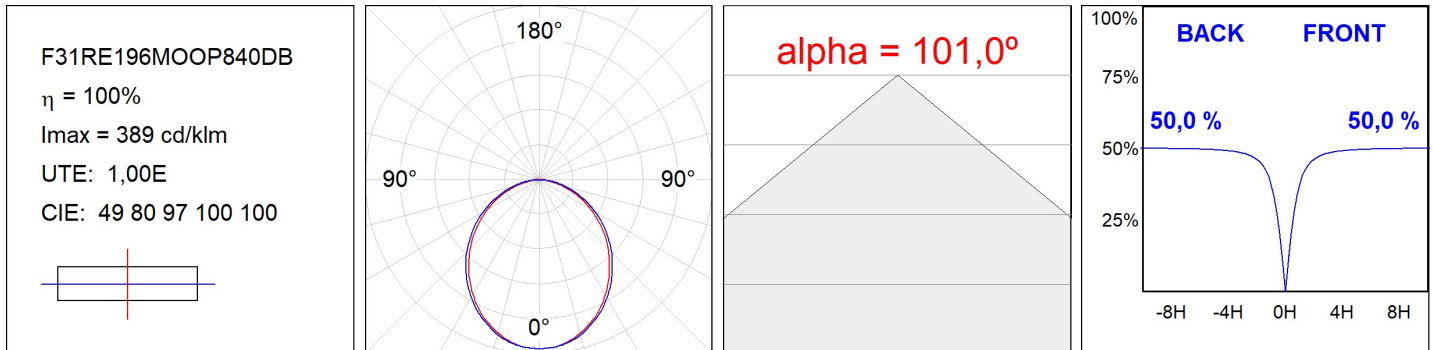

PHOTOMETRIC DATA :