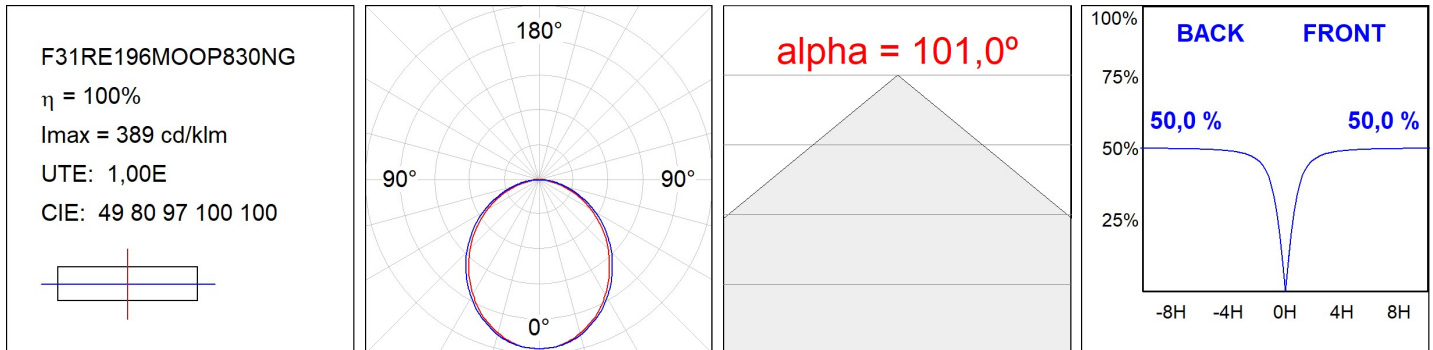

PHOTOMETRIC DATA :