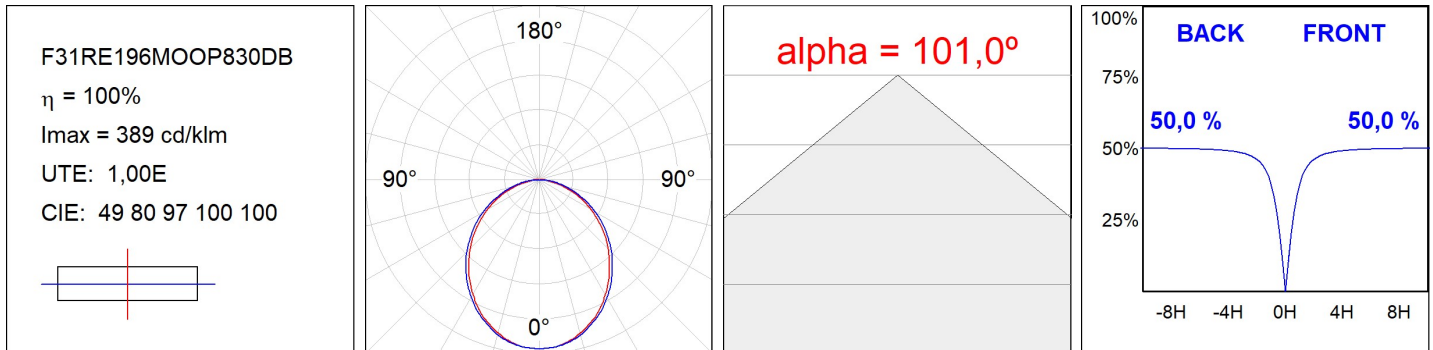

PHOTOMETRIC DATA :