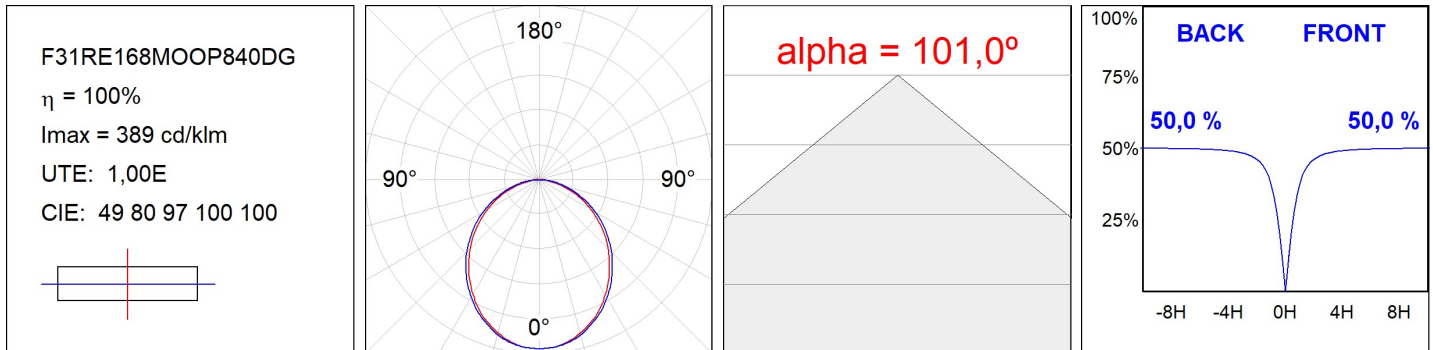

PHOTOMETRIC DATA :