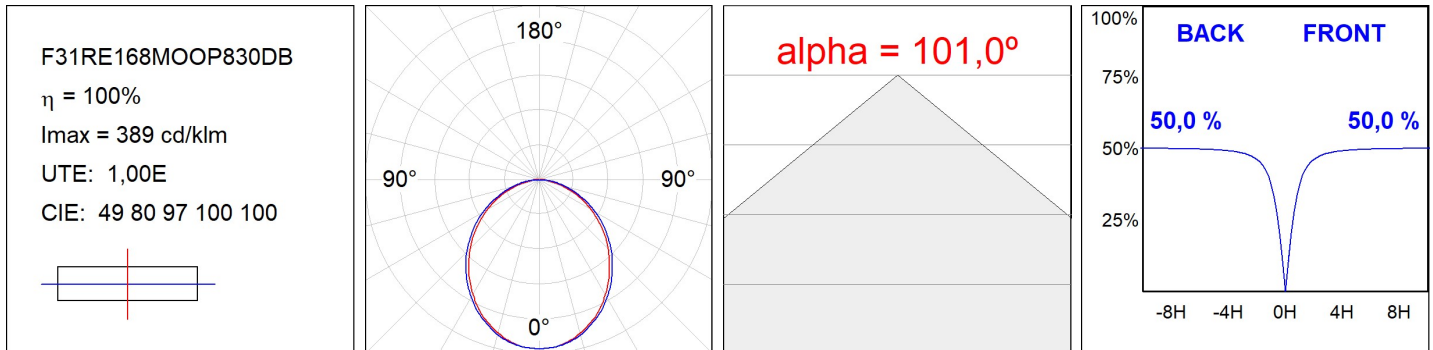

PHOTOMETRIC DATA :