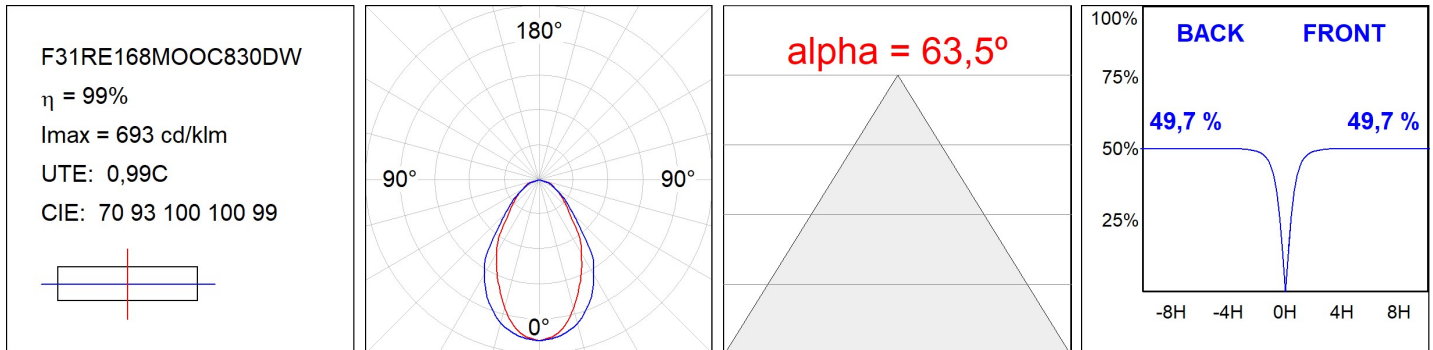

PHOTOMETRIC DATA :