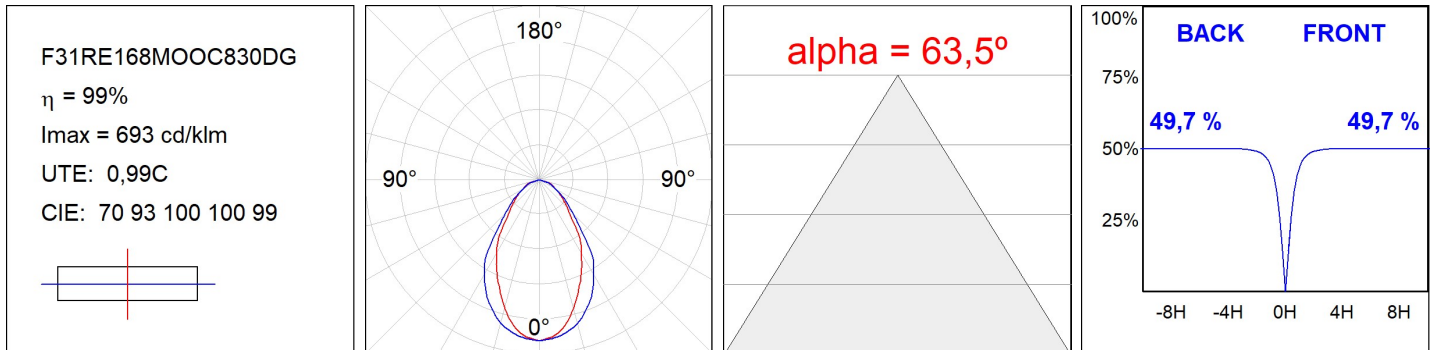

PHOTOMETRIC DATA :