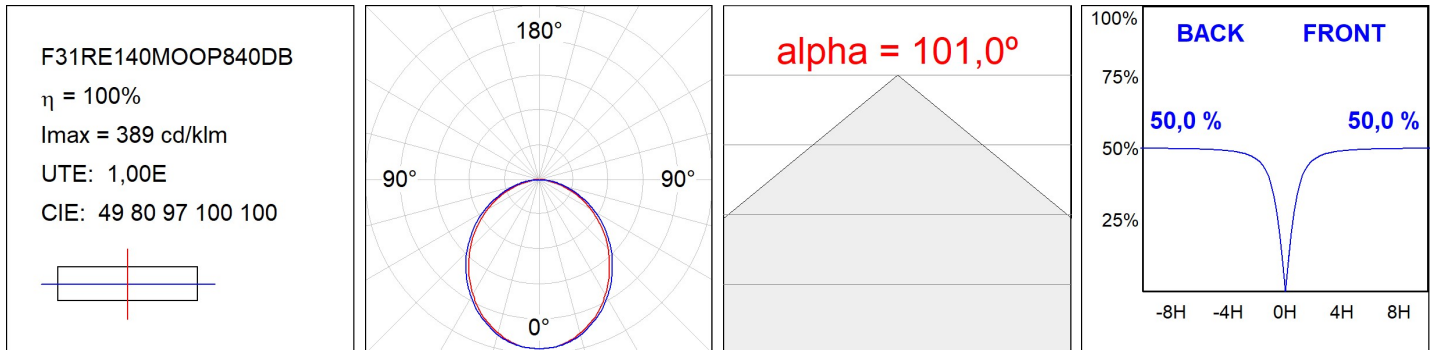

PHOTOMETRIC DATA :