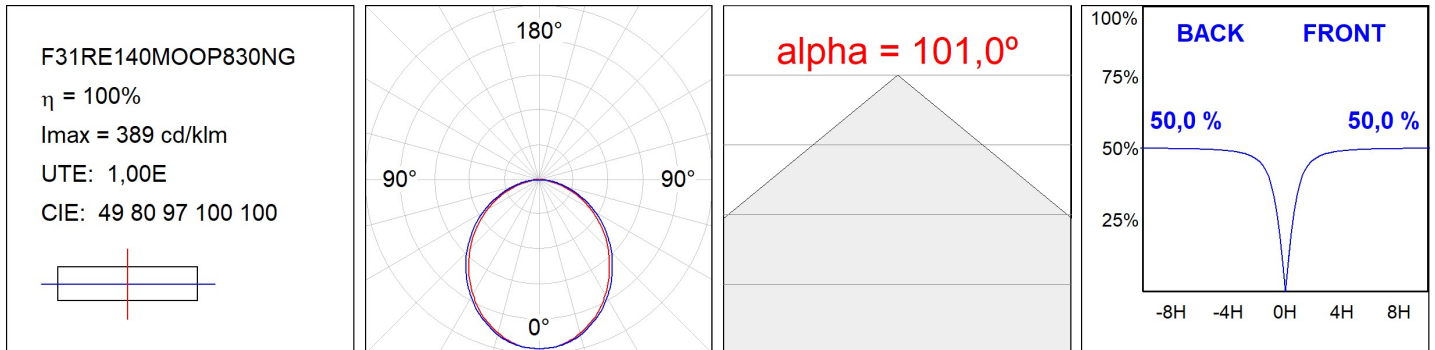

PHOTOMETRIC DATA :