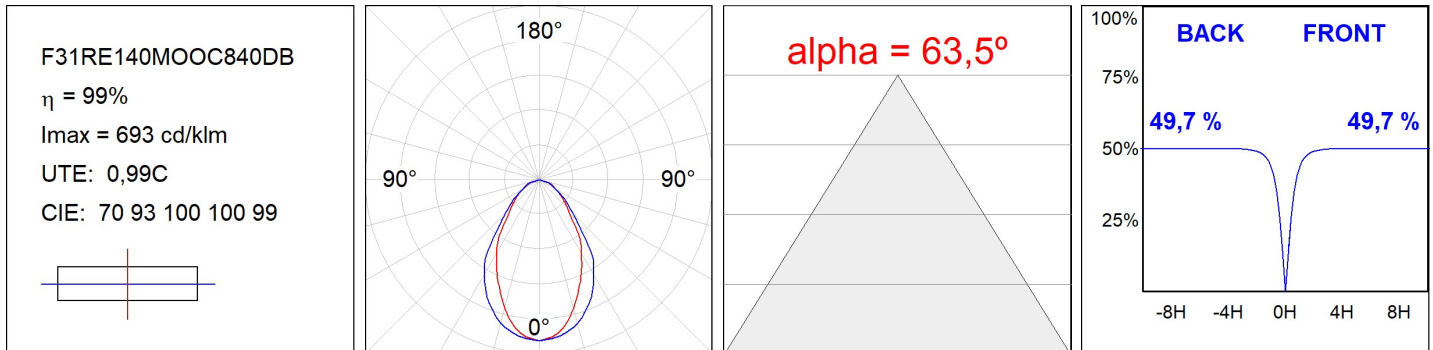

PHOTOMETRIC DATA :