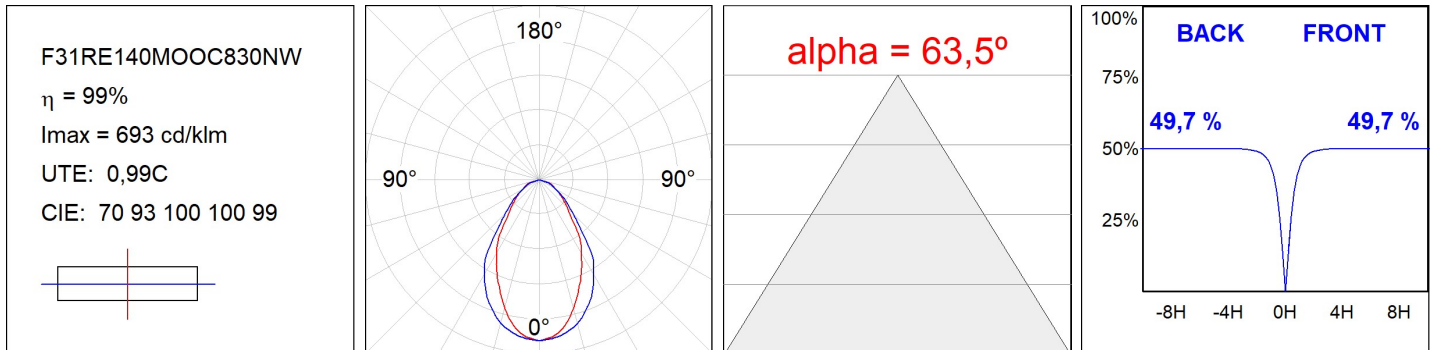

PHOTOMETRIC DATA :