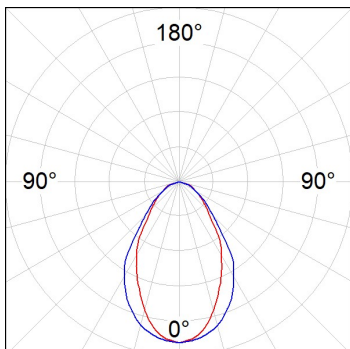

PHOTOMETRIC DATA :

F31RE140MOOC830NG
 $\eta = 99\%$
 $I_{max} = 693 \text{ cd/klm}$
UTE: 0,99C
CIE: 70 93 100 100 99