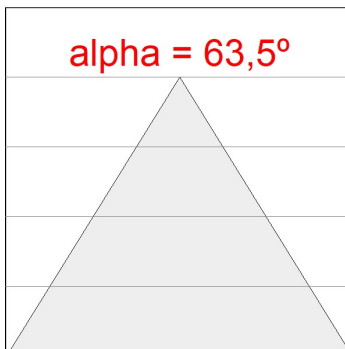

PHOTOMETRIC DATA :

F31RE140MOOC830NG
 $\eta = 99\%$
 $I_{max} = 693 \text{ cd/klm}$
UTE: 0,99C
CIE: 70 93 100 100 99