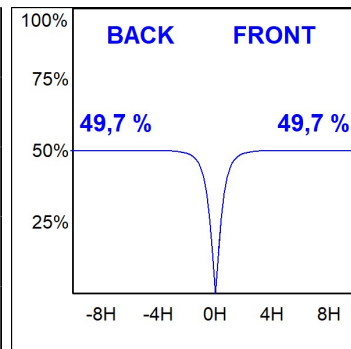

F31RE140MOOC830NG

- FIL35 REC 1400 3700 WW OP COMF GR.

Description:

Finish: Gloss grey

Installation: Recessed

TECHNICAL SPECIFICATIONS:

Light output:	1.964 lm	°K :	3000
Plum:	21,2W	CRI :	80
Efficacy:	92,7 lm/w	MacAdam:	3
UGR:	<19	Power Supply:	220-240V 50/60Hz
Type:	MID POWER LED	Gear:	Electronic
LED Lifetime:	70.000 L80 B10 (Ta=25°C)		
Power:	19W		

Light output tolerance +/- 10%

PHOTOMETRIC DATA :

F31RE140MOOC830NG
 $\eta = 99\%$
 $I_{max} = 693 \text{ cd/klm}$
UTE: 0,99C
CIE: 70 93 100 100 99

ACCESORIES :

Assembly

Product code:

F3COX/MMB

Description: