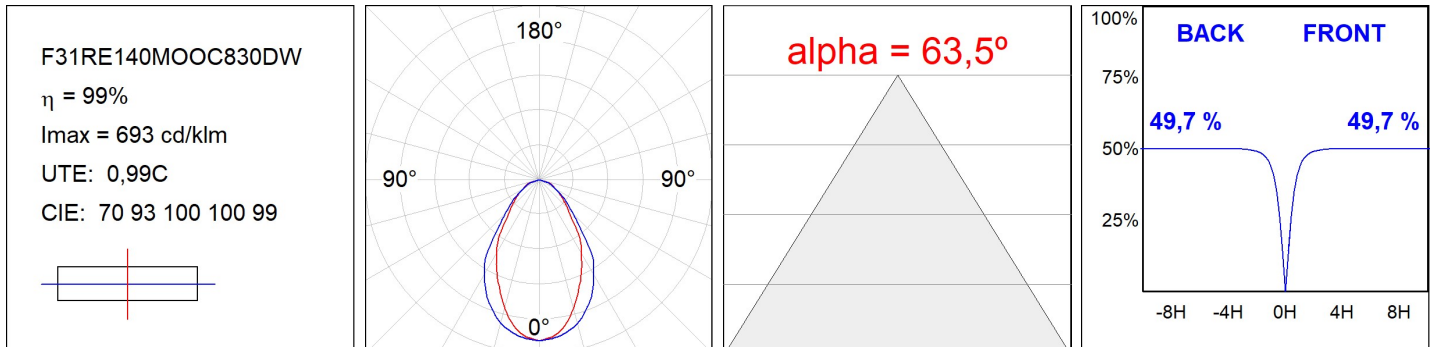

PHOTOMETRIC DATA :