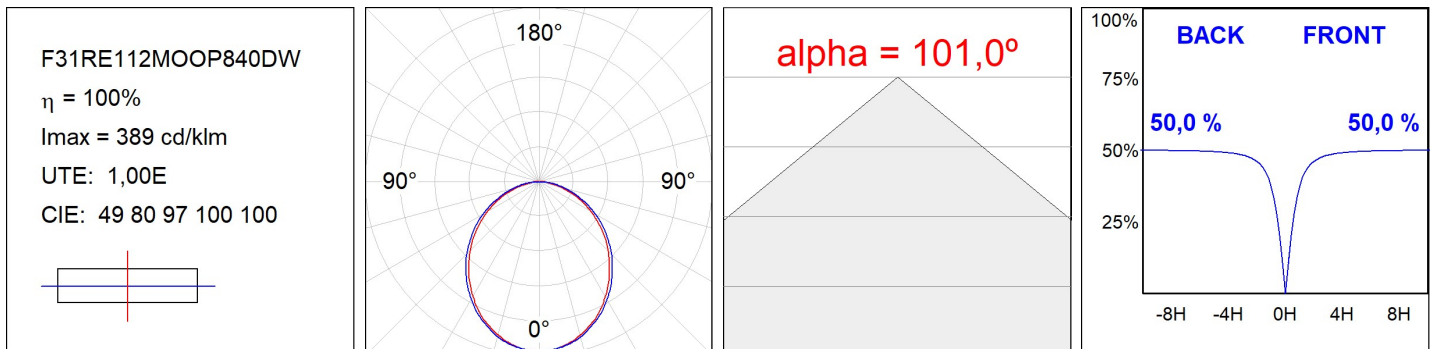

PHOTOMETRIC DATA :