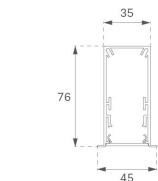

F31RE112MOOP840DW

- FIL35 REC 1120 2960 NW OPAL DALI WH.

Description:**Finish:** Matte white RAL 9010**Installation:** Recessed**TECHNICAL SPECIFICATIONS:**

Light output:	1.772 lm	°K :	4000
Plum:	18W	CRI :	80
Efficacy:	98,4 lm/w	MacAdam:	3
Type:	MID POWER LED	Power Supply:	220-240V 50/60Hz
LED Lifetime:	70.000 L80 B10 (Ta=25°C)	Gear:	Adjustable DALI
Power:	16W		

Light output tolerance +/- 10%

PHOTOMETRIC DATA :

ACCESORIES :

Assembly

Product code:

F3COX/MMB

Description:

FIL 35 ACC. COVER X/MM BK.